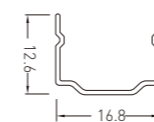

Accessories

Mounting Clips