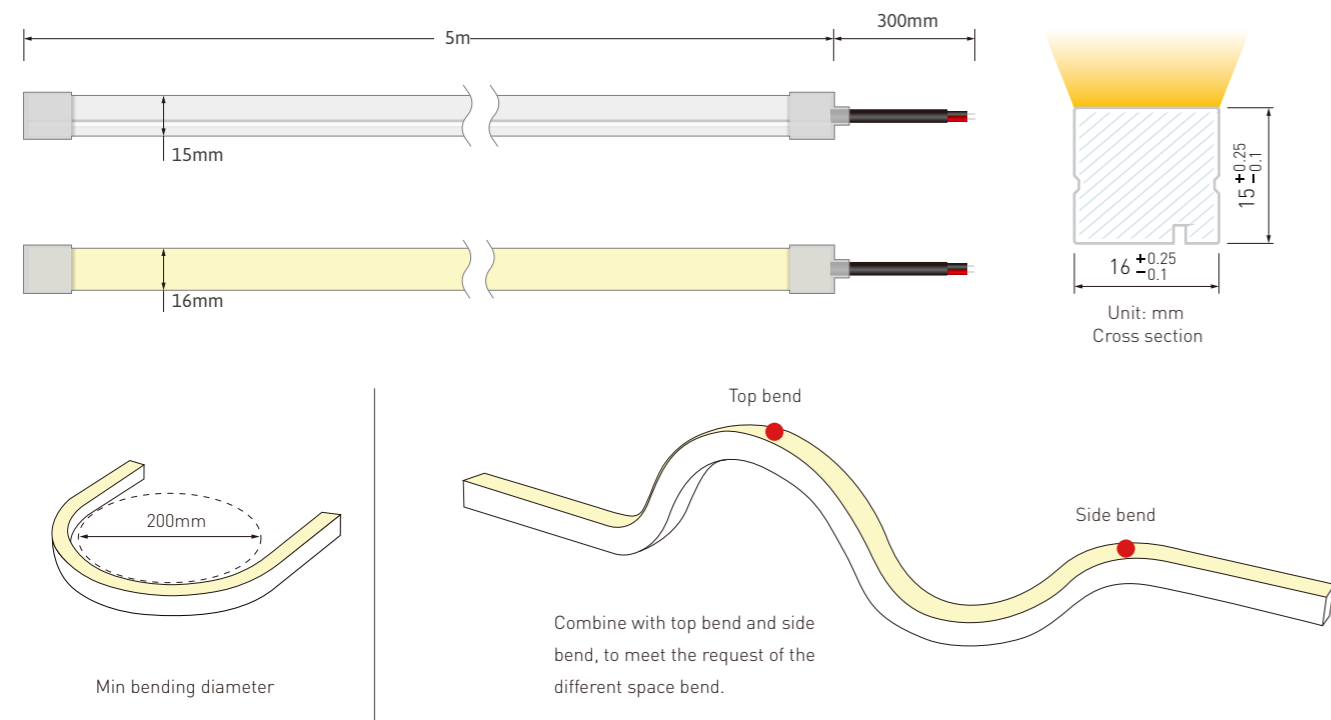

## Dimension

### Note:

- Max. run length refers to single side feed in serial connection.
- The given data are typical values due to the tolerances of the production process and the electrical components, values for light output and electrical power can vary up to 10%.
- The given color temperature is the temperature of finished product.

### Silicone end cap

Front Cable Entry:  
The cable could be hidden in all directions by the flexible design.

Side Cable Entry:  
The cable could be perfectly hidden to achieve seamless

Bottom Cable Entry:  
The cable could be perfectly hidden to achieve seamless

### Curved aluminium profile

Dimension:  
51.4x30.4x15mm