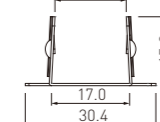

### Mounting Clips

Dimension:  
20x12.6x16.8mm

### Aluminium Mounting clips

Dimension:  
20x20.5x17.6

### Aluminium Profile

Dimension:  
1000x20.5x17.6

### Curved aluminium profile

Dimension:  
51.4x30.4x15mm