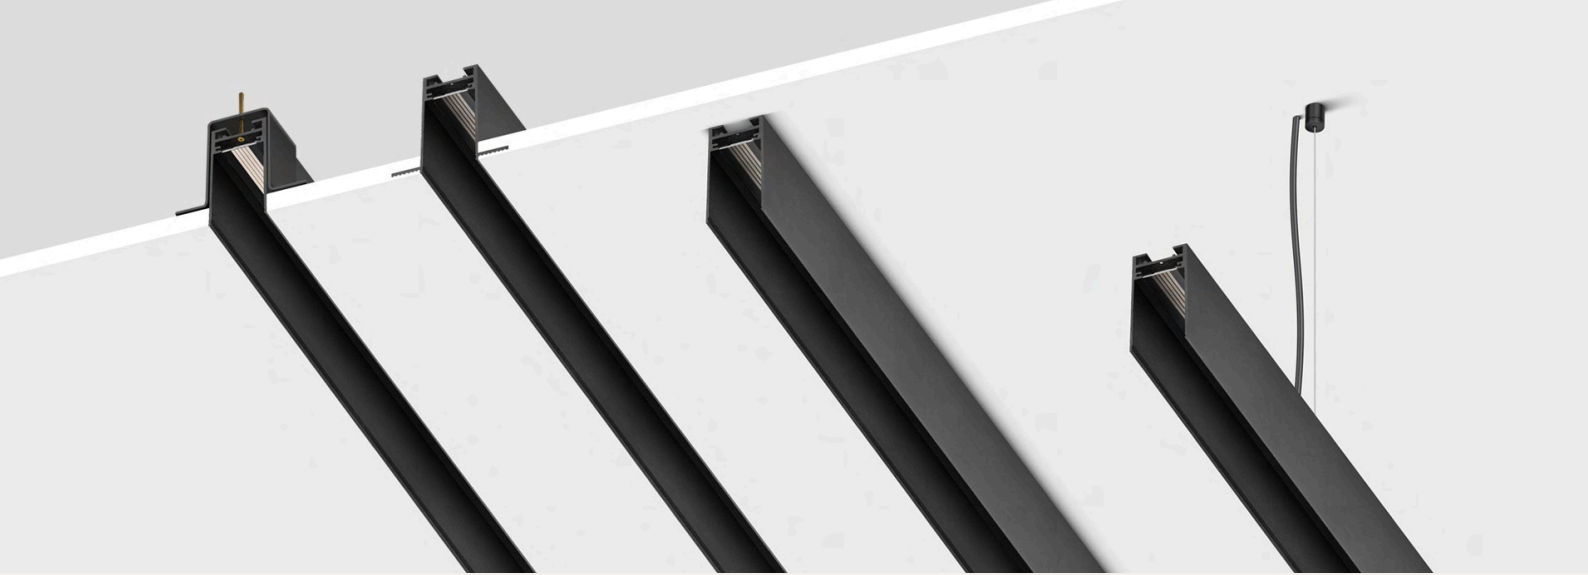

RECESSED DOWNLIGHTS AND SPOTLIGHTS

Our downlights and spotlights are engineered for superior performance and durability, featuring a cold-forged aluminum construction that ensures exceptional strength and longevity. Designed to meet North American standards, these fixtures carry an ETL rating, assuring you of their compliance and safety. With an optional IC box for enhanced insulation and the choice between square or round options, our lights offer versatile installation to suit any space.

PREMIUM QUALITY DOWNLIGHTS

Available in 3-inch, 2-inch, or 1-inch sizes and a range of colours including white, black, and gold, these fixtures combine aesthetic appeal with high functionality. They come with a magnetic fixing system for easy installation, a safety rope for added security, and an aluminum reflector cup that optimizes light distribution. Boasting a 97 CRI for outstanding colour rendering, our downlights and spotlights are available in both trim and trimless designs, ensuring you have the perfect lighting solution to match your style and project requirements.

Available in two distinct sizes, our track lights are built to suit various environments. The standard 1.5-inch option is ideal for large homes and commercial spaces, providing robust illumination and a statement presence in expansive areas, while the slim 1-inch version is perfect for smaller residential settings where space is at a premium without sacrificing performance. Both sizes are meticulously crafted to meet the highest safety and quality standards, boasting an IC rating and an ETL certification for North American compliance. With Nuordic's magnetic track lights, you get a lighting solution that is not only highly functional and customizable but also rigorously tested to ensure safety and enduring performance in any application.