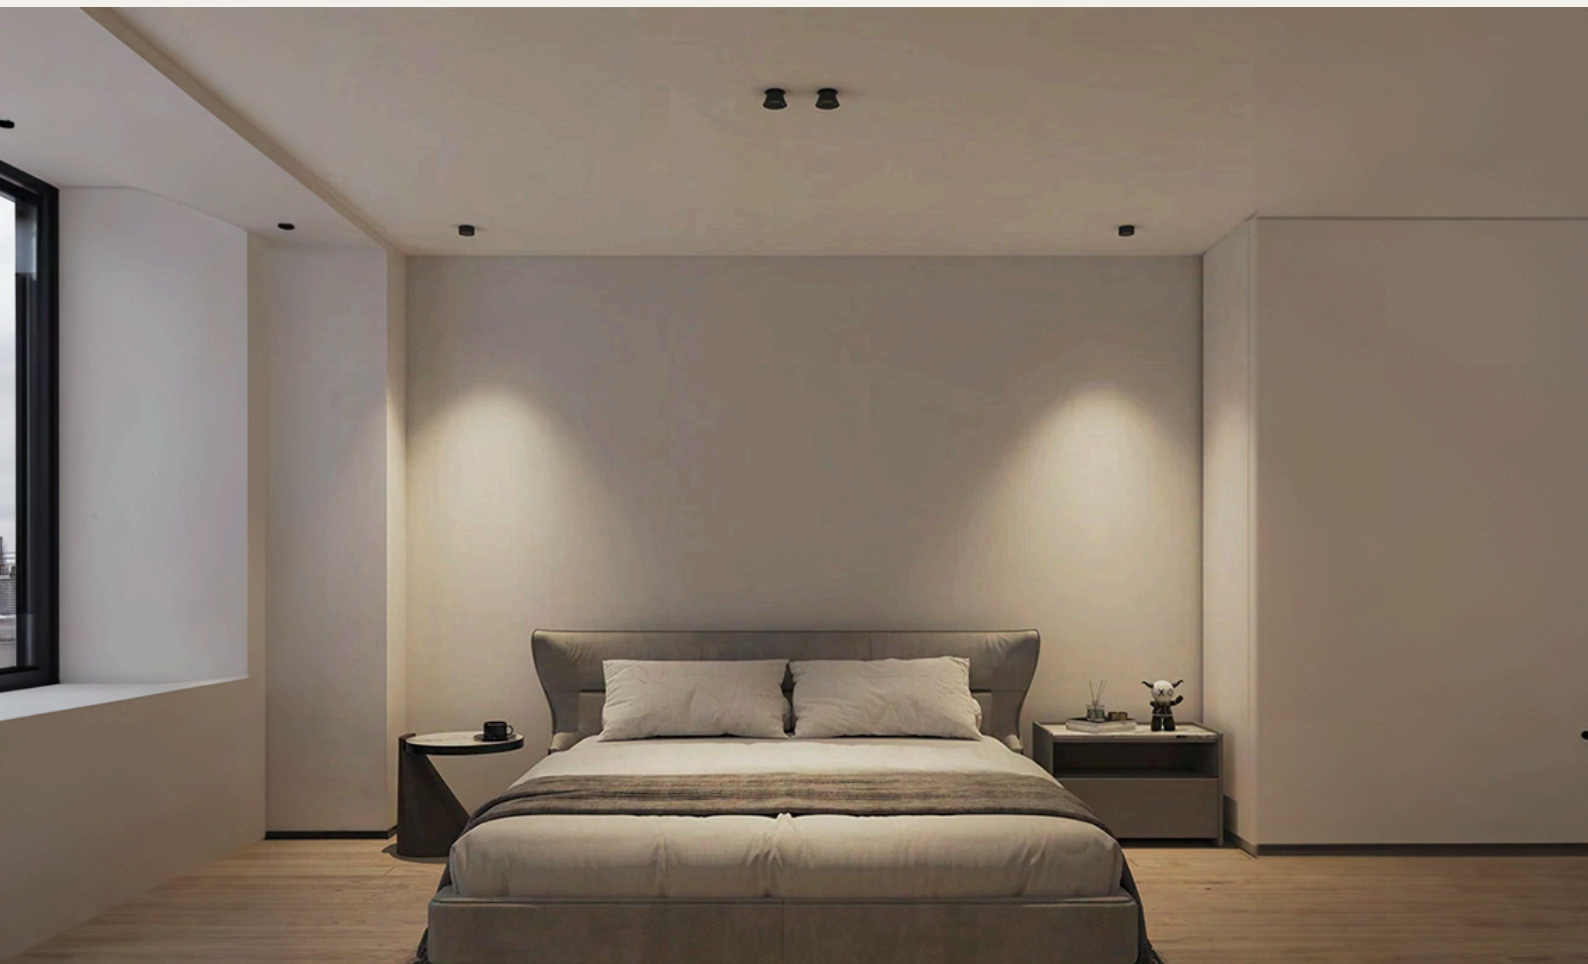

RECESSED DOWNLIGHTS AND SPOTLIGHTS

Our downlights and spotlights are engineered for superior performance and durability, featuring a cold-forged aluminum construction that ensures exceptional strength and longevity. Designed to meet North American standards, these fixtures carry an ETL rating, assuring you of their compliance and safety. With an optional IC box for enhanced insulation and the choice between square or round options, our lights offer versatile installation to suit any space.

PREMIUM QUALITY DOWNLIGHTS

Available in 3-inch, 2-inch, or 1-inch sizes and a range of colours including white, black, and gold, these fixtures combine aesthetic appeal with high functionality. They come with a magnetic fixing system for easy installation, a safety rope for added security, and an aluminum reflector cup that optimizes light distribution. Boasting a 97 CRI for outstanding colour rendering, our downlights and spotlights are available in both trim and trimless designs, ensuring you have the perfect lighting solution to match your style and project requirements.