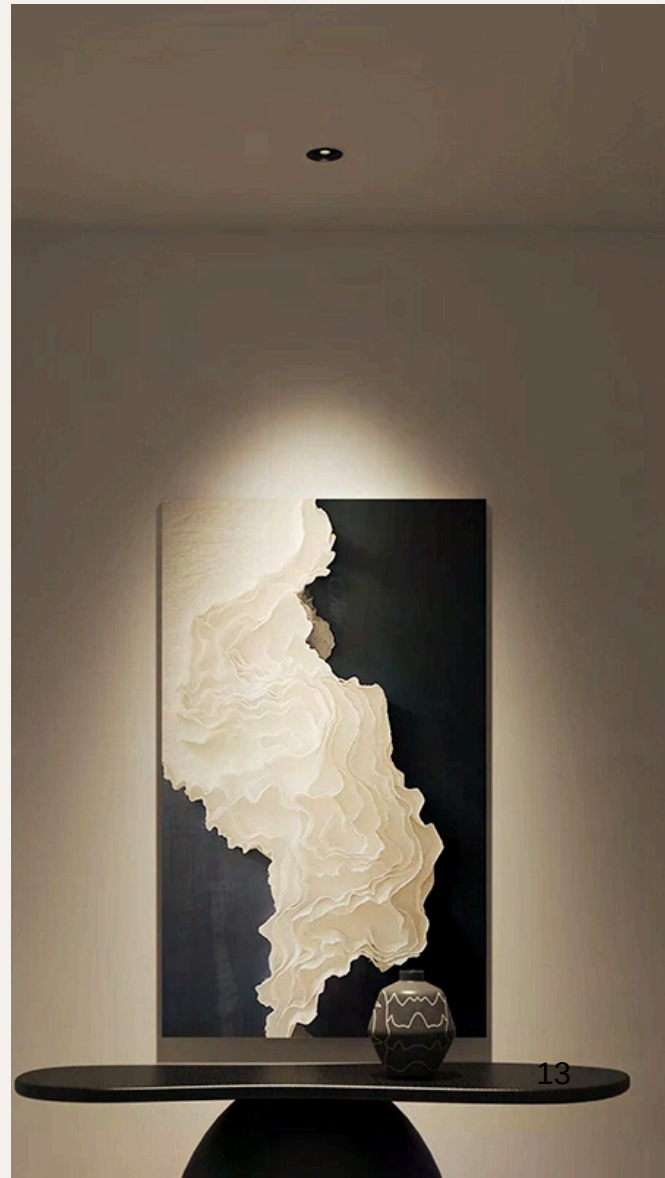

EMPOWERING PROFESSIONALS

Our value lies in our commitment to innovative design, exceptional quality, and sustainable practices. Drawing inspiration from Scandinavian minimalism, every product—from modern furnishings and lighting solutions to custom-designed elements—is meticulously crafted to blend aesthetics with functionality. Our rigorous adherence to industry certifications and quality standards ensures that our offerings not only meet but exceed expectations, transforming every space with enduring style and performance.

We proudly serve a diverse range of professionals, including interior designers, architects, real estate developers, homeowners, and retail business owners. Our versatile, design-forward solutions empower you to bring bold visions to life, creating environments that are both inspiring and practical. At Nuordic, we partner with you to elevate spaces, ensuring that every detail counts in crafting an atmosphere of excellence and innovation.