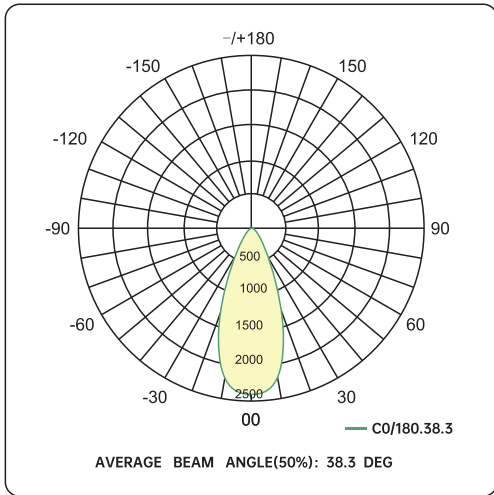

PROJECT NAME:	TYPE:
---------------	-------

N45 _____

MODEL	SHAPE	VERSION	TRIM	FRAME FINISH	REFLECTOR FINISH	LED CHIP	CRI/LUMENS	CCT	BEAM ANGLE	DIMMING	ACCESSORIES
N45	R Round	26	QS Microflange QT Trimless Drywall	B Black W White	B Black W White G Gold	B Bridgelux	90 90+ CRI 08 Watts Lumens Divd.-742	27 2700K 30 3000K 35 3500K 40 4000K	25 25° 35 35°	CMEM55 On/Off; Triac PhaseDim; 120VAC KIG On/Off; Triac Phase Dim; 120/277VAC *Remote Placed	BRKT-R25 Non-IC Bracket for Three Lights *For LN75-R26QS BRKT-R29 Non-IC Bracket for Three Lights *For LN75-R26QT *For more details,pls refer to page 3
							97 97+ CRI 08 Watts Lumens Divd.-536	1830 1800-3000K	15 15° 35 35°		
							Dim To Warm 90 90+ CRI 08 Watts Lumens Divd.-520	2765A 2700K 3000K 4000K 5000K 6500K	25 25° 35 35°		
							TUNABLE WHITE 90 90+ CRI 08 Watts Lumens Divd.-614 *External 5CCT Selector	2765 2700-6500K	15 15° 25 25° 35 35°		
N45-R-24-QS-B-B-B-90-30-15-CMEM55											

Photometry

Beam angle: 35°
Delivered Lumens: 742 lumens
CCT: 4000K
CRI: 90
Power: 8W
Efficacy: 92.7lm/w

Beam angle: 25°
Delivered Lumens: 632 lumens
CCT: 4000K
CRI: 90
Power: 8W
Efficacy: 79lm/w

Beam angle: 15°
Delivered Lumens: 464 lumens
CCT: 4000K
CRI: 97
Power: 8W
Efficacy: 58lm/w

1 Inch Recessed Round Adjustable Spotlight

1.18"
30mm

Ø1" (Ø25mm)

1.26"
32mm

0.93"
23.5mm

90°

4.33"
110mm

1.18"
30mm

1.18"
30mm

2.36"
60mm

Ø1 1/4" (Ø29mm)

1.14"
29mm

0.93"
23.5mm

90°

4.33"
110mm

1.18"
30mm