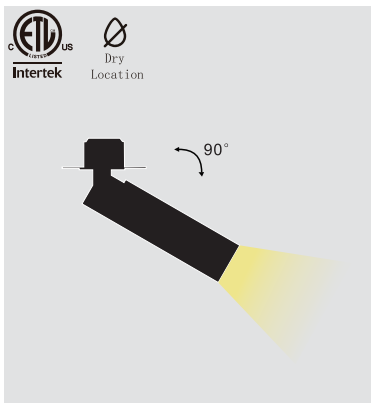

Photometry

Beam angle: 35°
Delivered Lumens: 742 lumens
CCT: 4000K
CRI: 90
Power: 8W
Efficacy: 92.7lm/w

Beam angle: 25°
Delivered Lumens: 632 lumens
CCT: 4000K
CRI: 90
Power: 8W
Efficacy: 79lm/w

Beam angle: 15°
Delivered Lumens: 464 lumens
CCT: 4000K
CRI: 97
Power: 8W
Efficacy: 58lm/w

1 Inch Recessed Round Adjustable Spotlight

1.18"
30mm

Ø1" (Ø25mm)

1.26"
32mm

0.93"
23.5mm

90°

4.33"
110mm

1.18"
30mm

1.18"
30mm

2.36"
60mm

Ø1 1/4" (Ø29mm)

1.14"
29mm

0.93"
23.5mm

90°

4.33"
110mm

1.18"
30mm