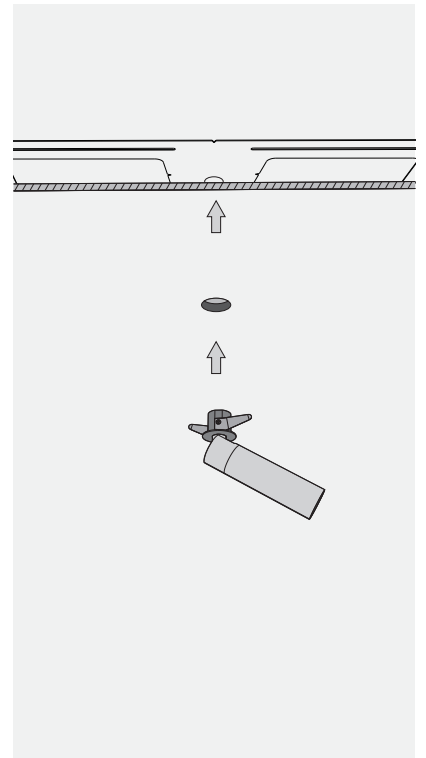

Microflange