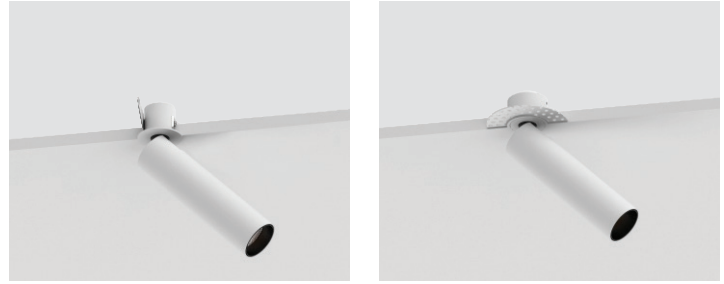

PROJECT NAME:	TYPE:
---------------	-------

N45 _____

MODEL	SHAPE	VERSION	TRIM	FRAME FINISH	REFLECTOR FINISH	LED CHIP	CRI/LUMENS	CCT	BEAM ANGLE	DIMMING	ACCESSORIES
N45	R Round	26	QS Microflange QT Trimless Drywall	B Black W White	B Black W White G Gold	B Bridgelux	90 90+ CRI 08 Watts Lumens Divd.-742	27 2700K 30 3000K 35 3500K 40 4000K	25 25° 35 35°	CMEM55 On/Off; Triac PhaseDim; 120VAC KIG On/Off; Triac Phase Dim; 120/277VAC *Remote Placed	BRKT-R25 Non-IC Bracket for Three Lights *For LN75-R26QS BRKT-R29 Non-IC Bracket for Three Lights *For LN75-R26QT *For more details,pls refer to page 3
							97 97+ CRI 08 Watts Lumens Divd.-536	1830 1800-3000K	15 15° 35 35°		
							Dim To Warm 90 90+ CRI 08 Watts Lumens Divd.-520	2765A 2700K 3000K 4000K 5000K 6500K	25 25° 35 35°		
							TUNABLE WHITE 90 90+ CRI 08 Watts Lumens Divd.-614 *External 5CCT Selector	2765 2700-6500K	15 15° 25 25° 35 35°		
N45-R-24-QS-B-B-B-90-30-15-CMEM55											

Photometry

Beam angle: 35°
Delivered Lumens: 742 lumens
CCT: 4000K
CRI: 90
Power: 8W
Efficacy: 92.7lm/w

Beam angle: 25°
Delivered Lumens: 632 lumens
CCT: 4000K
CRI: 90
Power: 8W
Efficacy: 79lm/w

Beam angle: 15°
Delivered Lumens: 464 lumens
CCT: 4000K
CRI: 97
Power: 8W
Efficacy: 58lm/w

- Tailored brackets are available with a reasonable surcharge, details as below
- The customized bracket dimensions are still the same as the existing ones, 600*200mm
 - Hole sizes can be customized within the range of 25-100mm
 - Holes quantity can be indicated, 1-7pcs
 - Holes positions on the bracket can be done as requests

1 Inch Recessed Round Adjustable Spotlight

1.18"
30mm

Ø1" (Ø25mm)

1.26"
32mm

0.93"
23.5mm

90°

4.33"
110mm

1.18"
30mm