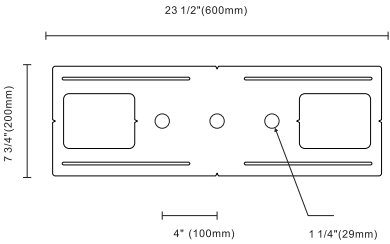

ACCESSORIES

Brackets for New-Construction

BRKT-R25

Cut out:
Round: Ø1" (Ø25mm)

Brackets for New-Construction

BRKT-R29

Cut out:
Round: Ø1 1/4" (Ø29mm)

Remark

- Tailored brackets are available with a reasonable surcharge, details as below
- The customized bracket dimensions are still the same as the existing ones, 600*200mm
 - Hole sizes can be customized within the range of 25-100mm
 - Holes quantity can be indicated, 1-7pcs
 - Holes positions on the bracket can be done as requests

1 Inch Recessed Round Adjustable Spotlight

1.18"
30mm

Ø1" (Ø25mm)

1.26"
32mm

0.93"
23.5mm

90°

4.33"
110mm

1.18"
30mm

1.18"
30mm

2.36"
60mm

Ø1 1/4" (Ø29mm)

1.14"
29mm

0.93"
23.5mm

90°

4.33"
110mm

1.18"
30mm