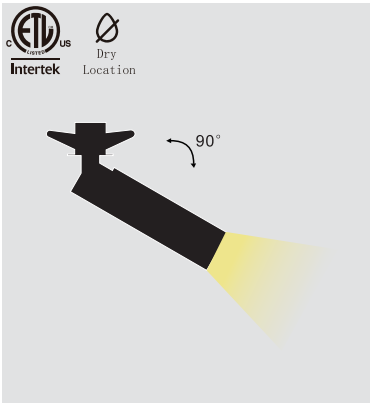

Photometry

Beam angle: 35°
Delivered Lumens: 742 lumens
CCT: 4000K
CRI: 90
Power: 8W
Efficacy: 92.7lm/w

Beam angle: 25°
Delivered Lumens: 632 lumens
CCT: 4000K
CRI: 90
Power: 8W
Efficacy: 79lm/w

Beam angle: 15°
Delivered Lumens: 464 lumens
CCT: 4000K
CRI: 97
Power: 8W
Efficacy: 58lm/w

ACCESSORIES

Brackets for New-Construction

BRKT-R25

Cut out:
Round: Ø1" (Ø25mm)

Brackets for New-Construction

BRKT-R29

Cut out:
Round: Ø1 1/4" (Ø29mm)

Remark

- Tailored brackets are available with a reasonable surcharge, details as below
- The customized bracket dimensions are still the same as the existing ones, 600*200mm
 - Hole sizes can be customized within the range of 25-100mm
 - Holes quantity can be indicated, 1-7pcs
 - Holes positions on the bracket can be done as requests

1 Inch Recessed Round Adjustable Spotlight

1.18"
30mm

Ø1" (Ø25mm)

1.26"
32mm

0.93"
23.5mm

90°

4.33"
110mm

1.18"
30mm