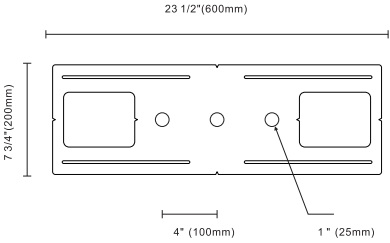

ACCESSORIES

Brackets for New-Construction

BRKT-R25

Cut out:
Round: Ø1" (Ø25mm)