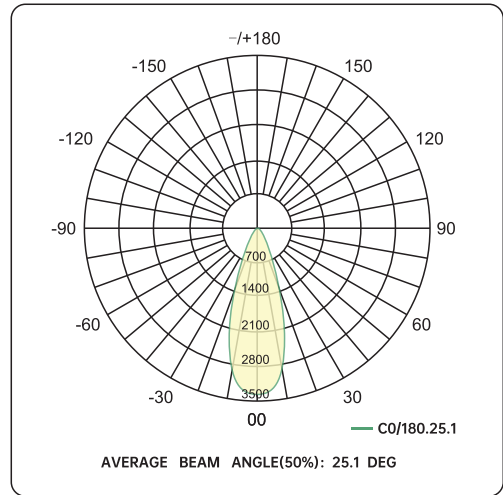

PROJECT NAME:	TYPE:
---------------	-------

N45 _____

MODEL	SHAPE	VERSION	TRIM	FRAME FINISH	REFLECTOR FINISH	LED CHIP	CRI/LUMENS	CCT	BEAM ANGLE	DIMMING	ACCESSORIES
N45	R Round	26	QS Microflange QT Trimless Drywall	B Black W White	B Black W White G Gold	B Bridgelux	90 90+ CRI 08 Watts Lumens Divd.-742	27 2700K 30 3000K 35 3500K 40 4000K	25 25° 35 35°	CMEM55 On/Off; Triac PhaseDim; 120VAC KIG On/Off; Triac Phase Dim; 120/277VAC *Remote Placed	BRKT-R25 Non-IC Bracket for Three Lights *For LN75-R26QS BRKT-R29 Non-IC Bracket for Three Lights *For LN75-R26QT *For more details,pls refer to page 3
							97 97+ CRI 08 Watts Lumens Divd.-536	1830 1800-3000K	15 15° 35 35°		
							Dim To Warm 90 90+ CRI 08 Watts Lumens Divd.-520	2765A 2700K 3000K 4000K 5000K 6500K	25 25° 35 35°		
							TUNABLE WHITE 90 90+ CRI 08 Watts Lumens Divd.-614 *External 5CCT Selector	2765 2700-6500K	15 15° 25 25° 35 35°		
N45-R-24-QS-B-B-B-90-30-15-CMEM55											

Photometry

Beam angle: 35°
Delivered Lumens: 742 lumens
CCT: 4000K
CRI: 90
Power: 8W
Efficacy: 92.7lm/w

Beam angle: 25°
Delivered Lumens: 632 lumens
CCT: 4000K
CRI: 90
Power: 8W
Efficacy: 79lm/w

Beam angle: 15°
Delivered Lumens: 464 lumens
CCT: 4000K
CRI: 97
Power: 8W
Efficacy: 58lm/w

1 Inch Recessed Round Adjustable Spotlight

1.18"
30mm

Ø1" (Ø25mm)

1.26"
32mm

0.93"
23.5mm

90°

4.33"
110mm

1.18"
30mm

1.18"
30mm

2.36"
60mm

Ø1 1/4" (Ø29mm)

1.14"
29mm

0.93"
23.5mm

90°

4.33"
110mm

1.18"
30mm