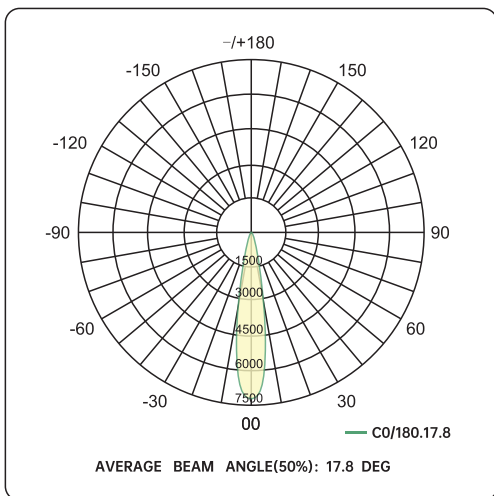

Photometry

Beam angle: 35°
Delivered Lumens: 742 lumens
CCT: 4000K
CRI: 90
Power: 8W
Efficacy: 92.7lm/w

Beam angle: 25°
Delivered Lumens: 632 lumens
CCT: 4000K
CRI: 90
Power: 8W
Efficacy: 79lm/w

Beam angle: 15°
Delivered Lumens: 464 lumens
CCT: 4000K
CRI: 97
Power: 8W
Efficacy: 58lm/w

1.18"
30mm

2.36"
60mm

Ø1 1/4" (Ø29mm)

1.14"
29mm

0.93"
23.5mm

90°

4.33"
110mm

1.18"
30mm