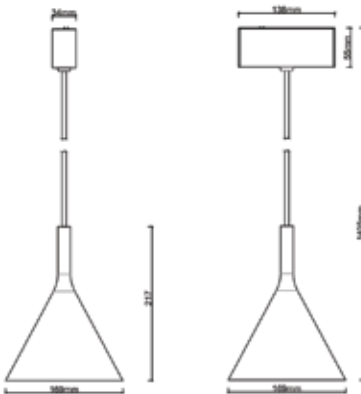

Pendant series Glory

IP20

DESIGN BY

NUORDIC

DESCRIPTION

Glory for decoration and general lighting.
Average glass sphere with smooth light output
Invisible stand make the global stick to the line
External dimming interface with Triac,0/1-10V,Dali

TECHNICAL DRAWINGS

FEATURES

Article Code: Glory series
Colour: Black/White
Installation: Magnetic
Environment: Indoor

GENERAL SPECIFICATION

Beam angle: 65 °
CCT: 2700K/3000K/4000K
CRI: RA90
LED: OSRAM
DIM: Triac,0/1-10V,Dali

AVAILABLE MODELS

Item	Power(w)	Size(mm)	Luminious Flux(Lm)
Pendant-glory	10W	Ø169	265Lm
Pendant-glory-DALI	10W	Ø169	265Lm

PACKAGE INFORMATION

Item	Qty/Ctn(pcs)	N.W/Ctn(kgs)	G.W/Ctn(kgs)	L*W*H(cm)
Pendant-glory	8	4.4	7.7	48*48*51