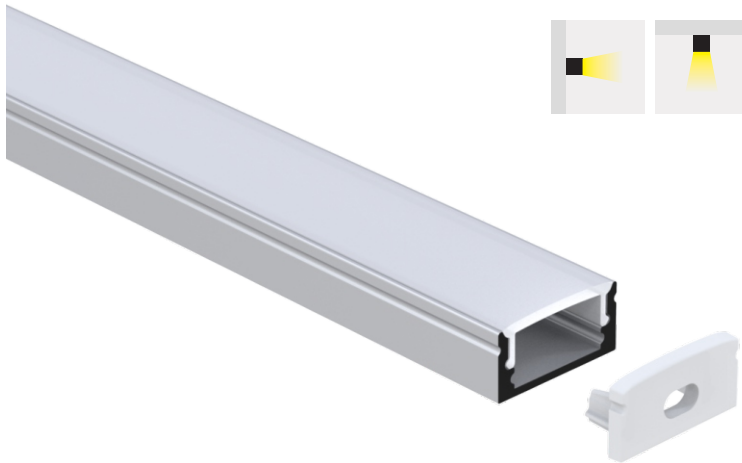

Types of Installation:

Profile color

- Black
- Silver
- White

Profile Components

PC

clear/diffused/opal matte / black/Prismatic Frosted

PMMA

clear/diffused/ opal matte

Basic parameters

Standard Length	1M/2M/3M (MAX 6M)
Installation Method	Surface Mount
Material	AL6063-T5
Surface Treatment	Silver Anodized,black,white
Application	Indoor
IP grade	IP20
Warranty	5 Years
Certification	Rohs,Reach

Installation Accessories

End cap × 2			
End cap with hole × 2			
Mounting clip			
Connector			

Structure Image

Effect Image

Light Source

Model No	LEDs/meter	Voltage	Power	Lumen
BW2835-120-8MM	120LEDs	12V/24V	13W/m	1300LM/m
BW2835-182-10MM	182LEDs	24V	15W/m	1800LM/m