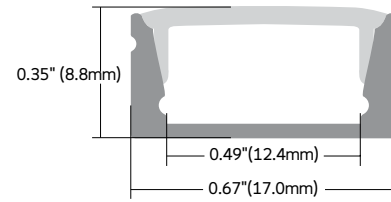

Types of Installation:

Profile color

- Black
- Silver
- White