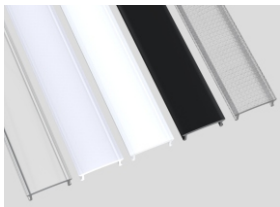

Types of Installation:

Profile color

- Black
- Silver
- White

Profile Components

PC

clear/diffused/opal matte / black/Prismatic Frosted

PMMA

clear/diffused/ opal matte

Basic parameters

Standard Length	1M/2M/3M (MAX 6M)
Installation Method	Surface Mount
Material	AL6063-T5
Surface Treatment	Silver Anodized,black,white
Application	Indoor
IP grade	IP20
Warranty	5 Years
Certification	Rohs,Reach