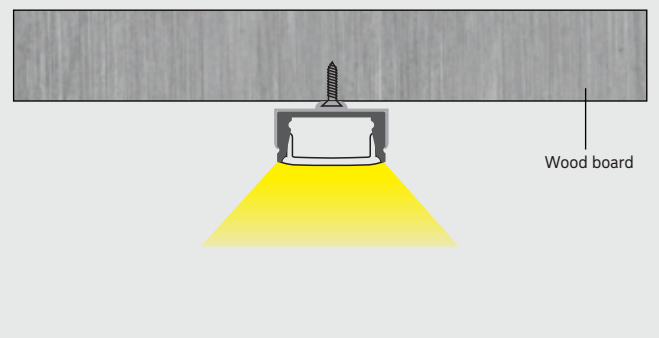

Types of Installation:

Profile color

- Black
- Silver
- White

Profile Components

PC

clear/diffused/opal matte / black/Prismatic Frosted

PMMA

clear/diffused/ opal matte

Basic parameters

Standard Length	1M/2M/3M (MAX 6M)
Installation Method	Surface Mount
Material	AL6063-T5
Surface Treatment	Silver Anodized,black,white
Application	Indoor
IP grade	IP20
Warranty	5 Years
Certification	Rohs,Reach

Installation Accessories

End cap × 2			
End cap with hole × 2			
Mounting clip			
Connector			

Structure Image

Effect Image

Light Source

Model No	LEDs/meter	Voltage	Power	Lumen
BW2835-120-8MM	120LEDs	12V/24V	13W/m	1300LM/m
BW2835-182-10MM	182LEDs	24V	15W/m	1800LM/m